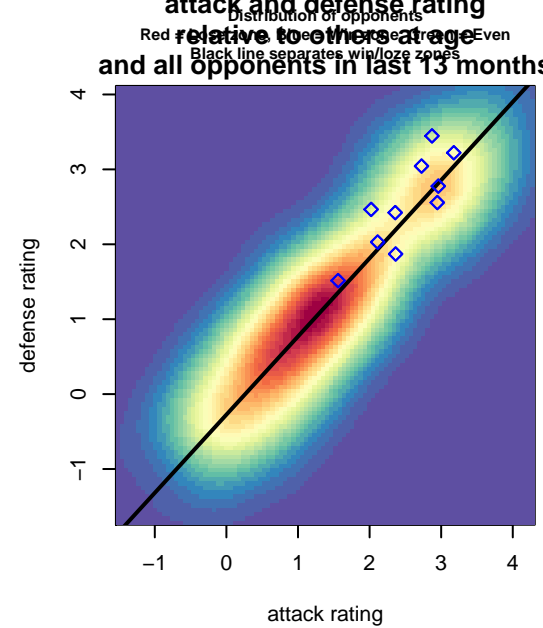

# Coquitlam Metro Ford Destroyers 2001G

, BC  
G00 total strength=1323  
attack=6.02 defense=6.25

alt names used:  
CMFSC Destroyers

Venues played:  
2014 FWRL G00

**Coquitlam Metro Ford Destroyers 2001G**  
Dots are actual minus expected GF (blue circles) and GA (red triangles).  
Blue line is smoothed change in attack strength. Red is smoothed change in defense strength.

**attack and defense variance (black dot)  
relative to other teams  
and top 10 in region**

**attack and defense rating  
relative to others at age  
and all opponents in last 13 months**

**attack and defense rating  
relative to others at age  
and all opponents in last 13 months**

**Performance relative to 13 month average**

**Performance relative to 13 month average**

lot. A=Neither has attack advantage, B=Opponent has both attack and defense advantage, C=Opponent has both attack and defense disadvantage, D=Both have